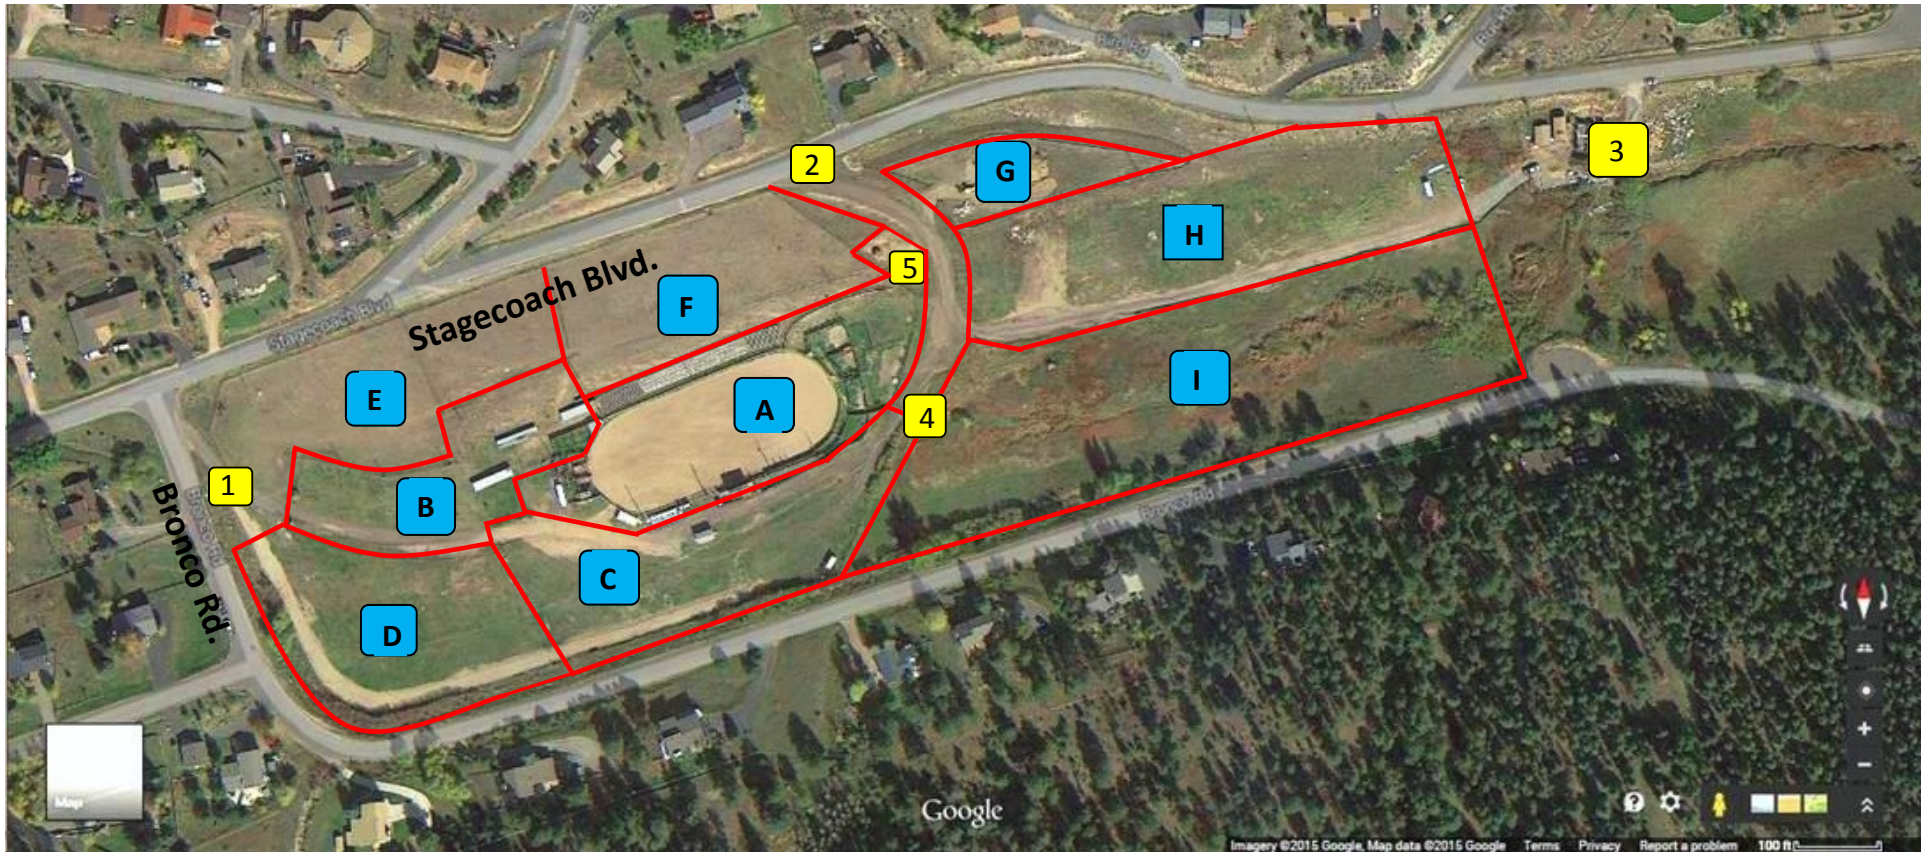

Evergreen Rodeo Association

El Pinal Rodeo Grounds

29830 Stagecoach Blvd., Evergreen, Colorado

- 1** Main Entrance Gate - West
- 2** North Entry Access
- 3** East Access
- 4** East Entrance Gate
- 5** East Pedestrian Gate

- A** Arena
- B** Concessions - VIP
- C** General - Office (South of Arena)
- D** Parking - General
- E** Parking - Hillside

- F** Spectator Seating
- G** Parking Area
- H** General Use Ground
- I** Restricted Use Ground